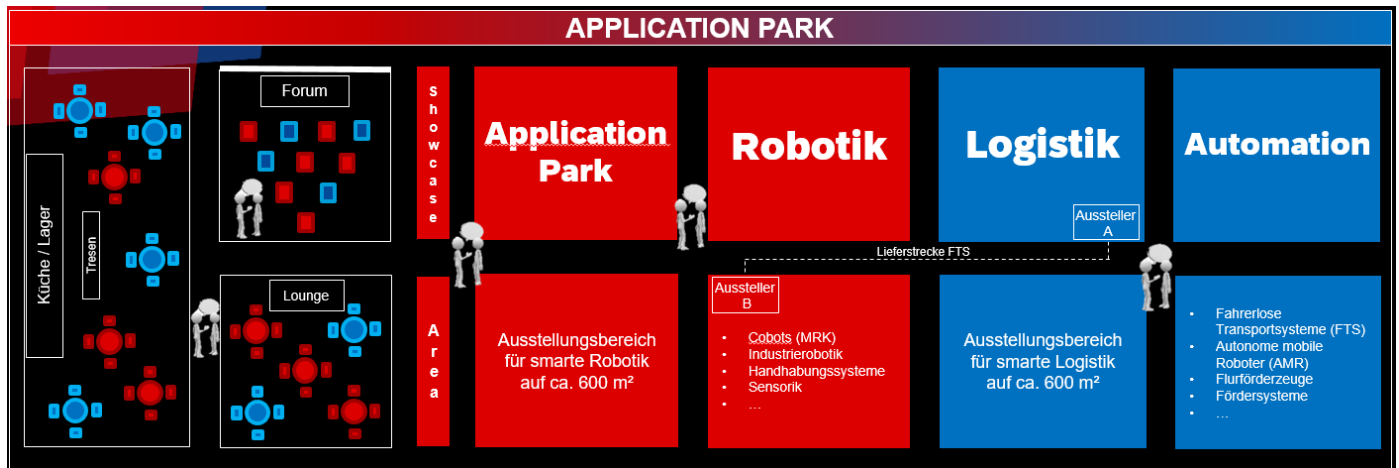

APPLICATION PARK ROBOTICS.LOGISTICS. AUTOMATION.